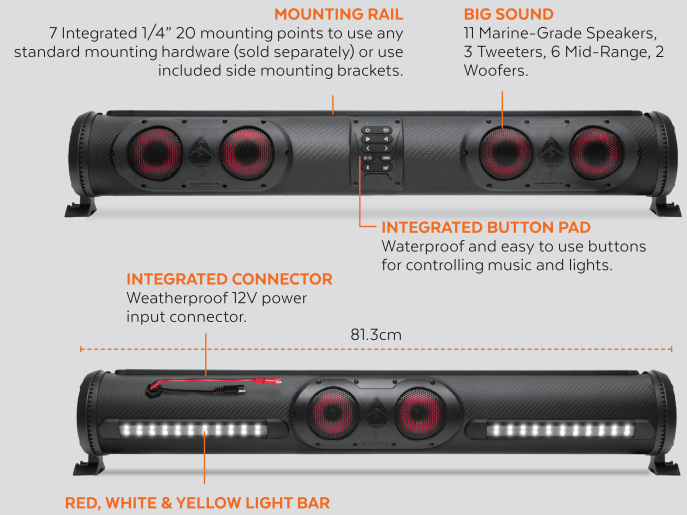

360° SOUND SOUND EXTREME SEDS32

No ride is complete without a great audio system.

Features

- Marine-grade speakers in IP66 Patent Pending enclosure providing 100% waterproof, dirt proof and dustproof audio
- 500 watts of peak power output
- 11 marine grade speakers: 3 tweeters, 6 mid-range and 2 side mounted woofers
- The new double-sided soundbar provides the same front-facing audio as the class-leading SE26 soundbar while adding three rear speakers for 360-degree sound.
- Bluetooth 5.0 for long range reliable wireless connection to smartphone
- EcoCast allows up to 100 soundbars to be connected together or connect to any ECOXGEAR speaker with the EcoCast feature.
- Integrated on speaker controls: Power, mode (Bluetooth/FM/Aux in), volume, skip FWD/Back, EcoCast, lights, Bluetooth
- Built in microphone for speakerphone calls.
- Multi-color LED's backlight all 8 speakers: chose from red, green, blue, white. Sync to music, solid color on or off.
- Rear Facing dual 160 Lumen LED light bar can be turned on separately from the speaker LED's. LED light bar can be white, red or yellow.
- Waterproof Aux In connection port to play audio from a wired device
- Waterproof Aux out jack to daisy chain to other optional wired speakers
- Waterproof 5V USB charge out to give a boost to your phone or other devices

Input & Output

- 5V USB out 2.1A
- Auxiliary audio in cable
- Audio out cable

Power

- Input Voltage: 12VDC, 10A (requires connection to external DC battery for power)
- Output Voltage for daisy chaining additional speakers: 12VDC, 10A

Size & Weight

- Length 81.3cm
- Width 11.4cm
- Height 11.4cm (14.6cm with Mount)
- Weight 6.3kg

Optional Accessories

**ACC-SEBKT3
SE-MBV3
Mounting Bracket
Kit SE V3**

**AAC-EXSNDXTRAC12VAU
AC to DC Power Supply**

**ACC-SEV1
V1 Mounting Bracket**

**ACC-SEBKT1
SE-MBV1
Mounting Bracket
Kit SE V1**

**ACC-EXSNDRMTBLE
RF Remote Control**

**ACC-EXSND3MEXTC
3M Extension Power Cable**

MODEL GDI-EXSEDS3201AU