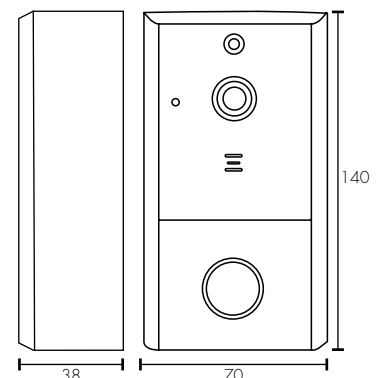

TECHNICAL SPECIFICATIONS

Camera type:	Full High Definition, 2-megapixel
Video resolution:	1080P (1980 x 1080 pixels), 30fps
Audio:	Two-way audio
Field of view:	166 degree wide viewing angle
Motion detection:	Advanced PIR motion sensing
PIR distance:	Up to 4m / 13ft
Night vision:	6 x 850nm infrared LED's
Night vision distance:	Up to 5m / 16ft
Ingress protection:	IP44 rated (Indoor & under cover outdoor)
Memory:	Micro SD card slot (64GB max, not included), rolling
Power source:	2 x Rechargeable 3.7V 3400mAh lithium-ion batteries Recharge via DC5V micro USB cable (included)
Supported power:	14V-24VAC/DC hardwired option (not included)
LED Indicator:	Blue (when motion is detected) Red (when doorbell button is pressed)
Operating temperature:	-10°C to 50°C
Warranty:	1 year replacement
WiFi Info:	IEEE802.11b/g/n, 2.4GHz Mac Encryption; WEP/WAPI/TKIP/AES
Device Requirements:	iOS 8.0 or higher, Android 4.1 or higher

ACCESSORIES (sold separately)

Chime:	21387/05
---------------	----------

INSTALLATION

Do-it-Yourself installation (battery operation)

Can be hardwired to an existing suitable ELV transformer

	MODEL	COLOUR	DESCRIPTION	BOX SIZE	GROSS WEIGHT	BOX QTY	BARCODE/TUN
RETAIL BOX	20761/06	Black	Smart WiFi Video Doorbell	W107 x H191 x D74 mm	0.53 kg	1 pc	 9 312641 207610 >
OUTER CTN	20761/06	Black	Smart WiFi Video Doorbell	W490 x H270 x D430 mm	16.0 kg	30 pc	 19312641207617