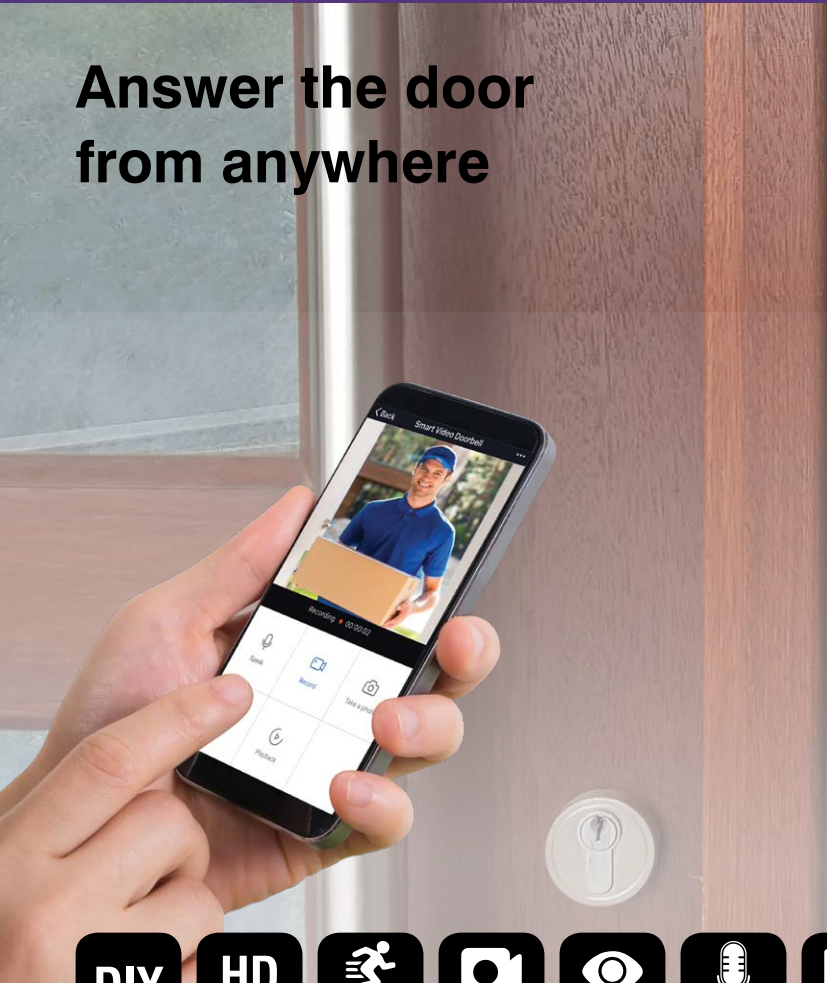

SMART WiFi VIDEO DOORBELL

Answer the door
from anywhere

WiFi
NO HUB REQUIRED

Works with
IFTTT

Answer your doorbell from anywhere from your phone. Video, two-way audio and built-in motion sensors allow you to know who's at the front door and detect any movement on your property, triggering alerts to your phone 24/7.

- Full HD video 1080P, 166° wide viewing angle. Delivers high resolution video.
- Two-way audio. Allows you to hear and speak through the BrilliantSmart app remotely.
- Built-in infra-red night vision, automatically activating the infra-red filter at night (day/night modes).
- You can press record direct to your phone by either screen shot or video recording.
- Durable construction and IP44 weather resistant rating makes it suitable for all locations.
- Built in memory card slot that supports up to 64Gb SD card. Recording is motion activated (card not included). Recorded SD card footage is encrypted and can only be viewed through the BrilliantSmart app
- It uses low power and includes 2 rechargeable lithium batteries. Includes option to connect to 14V-24VAC/DC (power source not included).
- Connects to other BrilliantSmart devices and other compatible products.

APPLICATIONS

- Smart security for every home
- Create in app automation, so lights come on based on certain behaviour, ie: when movement is detected via a sensor, the lights turn on automatically

SMART WiFi VIDEO DOORBELL